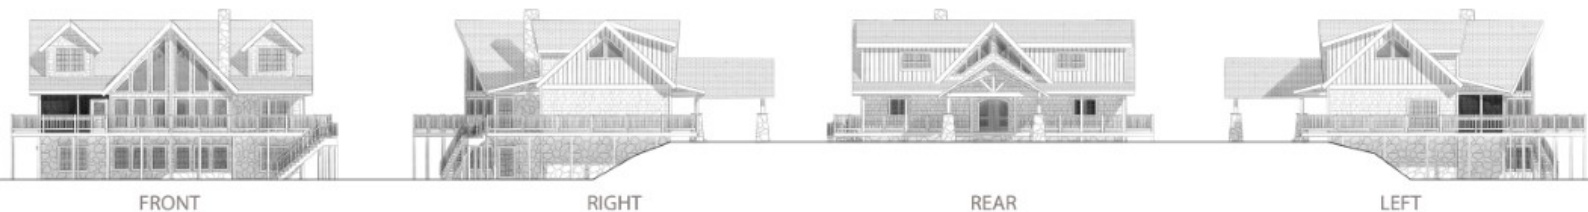

# The Snowflake Lodge

*natural element homes*

The Modern Mountain Collection

1-800-970-2224

**Plan Info:**

Bedrooms	4
Baths	4
Half Baths	1

**Square Footage:**

Heated:	
1878	First Floor
1175	Upper Floor
1466	Lower Floor

Total: 4519

Unheated:	
1715	Porches/Decks
412	Storage

FRONT

RIGHT

REAR

LEFT

Plan customization is included with your home plan purchase. Why not make it PERFECT?

*natural element homes*