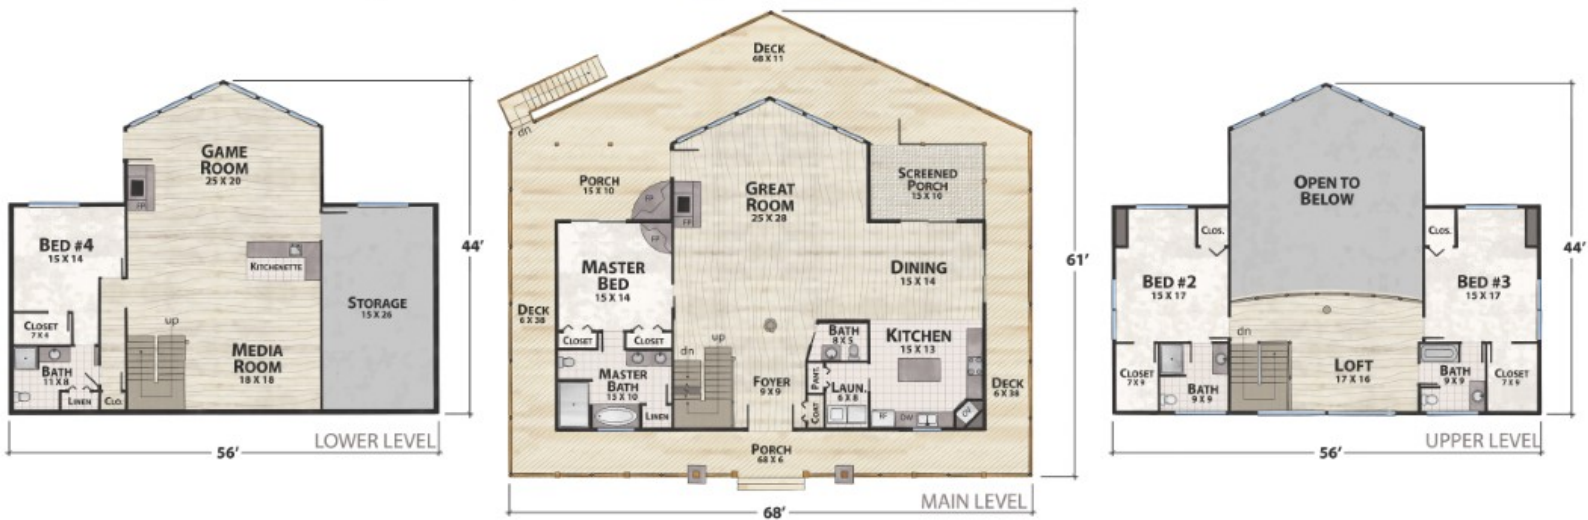

# The Snowflake Lodge

*natural element homes*

The Modern Mountain Collection

1-800-970-2224

**Plan Info:**

Bedrooms	4
Baths	4
Half Baths	1

**Square Footage:**

Heated:	
1878	First Floor
1175	Upper Floor
1466	Lower Floor

Total: 4519

Unheated:	
1715	Porches/Decks
412	Storage

FRONT

RIGHT

REAR

LEFT

Plan customization is included with your home plan purchase. Why not make it PERFECT?

*natural element homes*